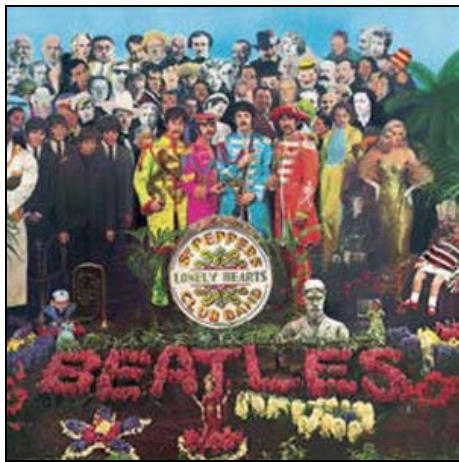

BEATLES-Blechschild ALBUM COVER HELP!. 14,90 €

BEATLES-Blechschild ALBUM COVER RUBBER SOUL. 14,90 €

BEATLES-Blechschild ALBUM COVER REVOLVER. 14,90 €