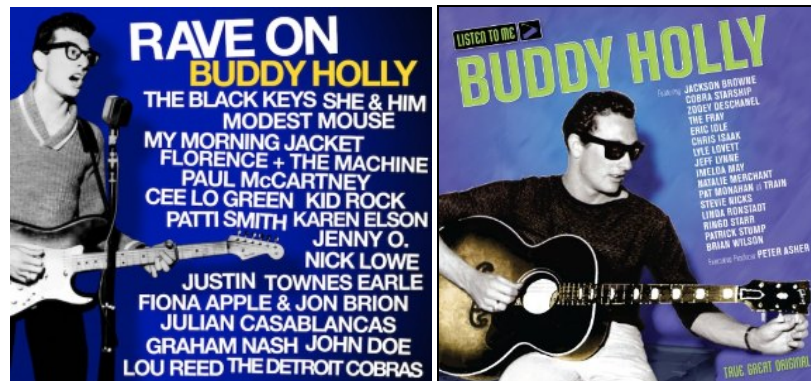

Mittwoch, 21. September 2011:

Die tägliche InfoMail vom

Beatles Museum

Alter Markt 12, 06108 Halle (Saale); **Telefon 03 45 - 290 3900**; Di., Mi., Do., Fr., Sa., So. und an Feiertagen jeweils von 10 bis 20 Uhr

Heute vor 47/42 Jahren:

Montag, 21. September 1964: **GEORGE MARTIN ORCHESTRA**-Single *I SHOULD HAVE KNOWN BETTER* in USA.

Montag, 21. September 1964: **PETER & GORDON**-Single *I DON'T WANT TO SEE YOU AGAIN* (von LENNON und McCARTNEY) in USA.

Sonntag, 21. Sept. 1969: Die **BEATLES** haben seit dem heutigen Tag keinerlei Kontrolle mehr über die Musikverlags-Firma **NORTHERN SONGS LTD.**

Hallo M.B.M., hallo BEATLES-Fan,

es gibt **ZWEI** aktuelle CDs mit Songs von **Buddy Holly**,
eine mit **PAUL McCARTNEY**, die andere mit **RINGO STARR**.

Dienstag, 28. Juni 2011: **PAUL McCARTNEY**; verschiedene Interpreten

CD RAVE ON BUDDY HOLLY. Universal / Fantasy 0888072326705, Europa. / Concord, USA. 19,90 €

Track 1: The Black Keys: Dearest (Ellas McDaniel / Prentice Herman Polk Jr. / Bob Gibson) (2:06). Track 2: Fiona Apple & Jon Brion: Every Day (Buddy Holly / Norman Petty) (2:19). Track 3: PAUL McCARTNEY: Avatar Studios, New York, USA: *It's So Easy* (Buddy Holly / Norman Petty) (Musikverlage: MPL Music Publishing & Wren Music) (4:35). Track 4: Florence and The Machine: Not Fade Away (Buddy Holly / Norman Petty) (Musikverlage: MPL Music Publishing & Wren Music) (4:02). Track 5: Cee Lo Green: (You're So Square) Baby I Don't Care (Jerry Leiber / Mike Stoller) (1:31). Track 6: Karen Elson: Crying Waiting Hoping (Buddy Holly) (2:25). Track 7: Julian Casablancas: Rave On (Norman Petty / Bill Tighman / Sonny West) (1:55). Track 8: Jenny O: I'm Gonna Love You Too (Norman Petty / Joe Mauldin / Niki Martin Sullivan) (Musikverlage: MPL Music Publishing & Wren Music) (2:11). Track 9: Justin Townes Earle: Maybe Baby (Buddy Holly) (Musikverlage: MPL Music Publishing & Wren Music) (2:06). Track 10: She & Him: Oh Boy (Norman Petty / Bill Tighman / Sonny West) (2:18). Track 11: Nick Lowe: Changing All Those Changes (Buddy Holly) (1:41). Track 12: Patti Smith: Words Of Love (Buddy Holly) (Musikverlag: MPL Music Publishing) (3:20). Track 13: My Morning Jacket: True Love Ways (Buddy Holly / Norman Petty) (Musikverlage: MPL Music Publishing & Wren Music) (3:25). Track 14: Modest Mouse: That'll Be The Day (Buddy Holly / Jerry Allison / Norman Petty) (Musikverlage: MPL Music Publishing & Wren Music) (2:15). Track 15: Kid Rock: Well All Right (Buddy Holly / Norman Petty / Jerry Allison / Joe Mauldin) (Musikverlage: MPL Music Publishing & Wren Music) (2:09). Track 16: The Detroit Cobras: Heartbeat (Musikverlage: MPL Music Publishing & Wren Music) (2:20). Track 17: Lou Reed: Peggy Sue (3:19). Track 18: John Doe: Peggy Sue Got Married (3:57). Track 19: Graham Nash: Raining In My Heart (3:30).

Musiker bei *It's So Easy*: PAUL McCARTNEY (Gesang, akustische Gitarre.); RUSTY ANDERSON (Bassgitarre, Backgroundgesang); ROY HENDRICKSON (Toningenier); ABE LABOTIEL JR. (Schlagzeug, Backgroundgesang); BRIAN RAY (Bassgitarre, Backgroundgesang); PAUL "WIX" WICKENS (Klavier).

Weitere Mitwirkende bei *It's So Easy*: PAUL McCARTNEY (Produktion); ROY HENDRICKSON (Toningenier); DAVID KAHNE (Aufnahme, Produktion); FERNANDO LODIERO (Assistenz-Toningenier).

Dienstag, 6. September 2011: **RINGO STARR**; verschiedene Interpreten

CD LISTEN TO ME - BUDDY HOLLY. Verve Forecast B 0016050-02, USA. 18,90 €